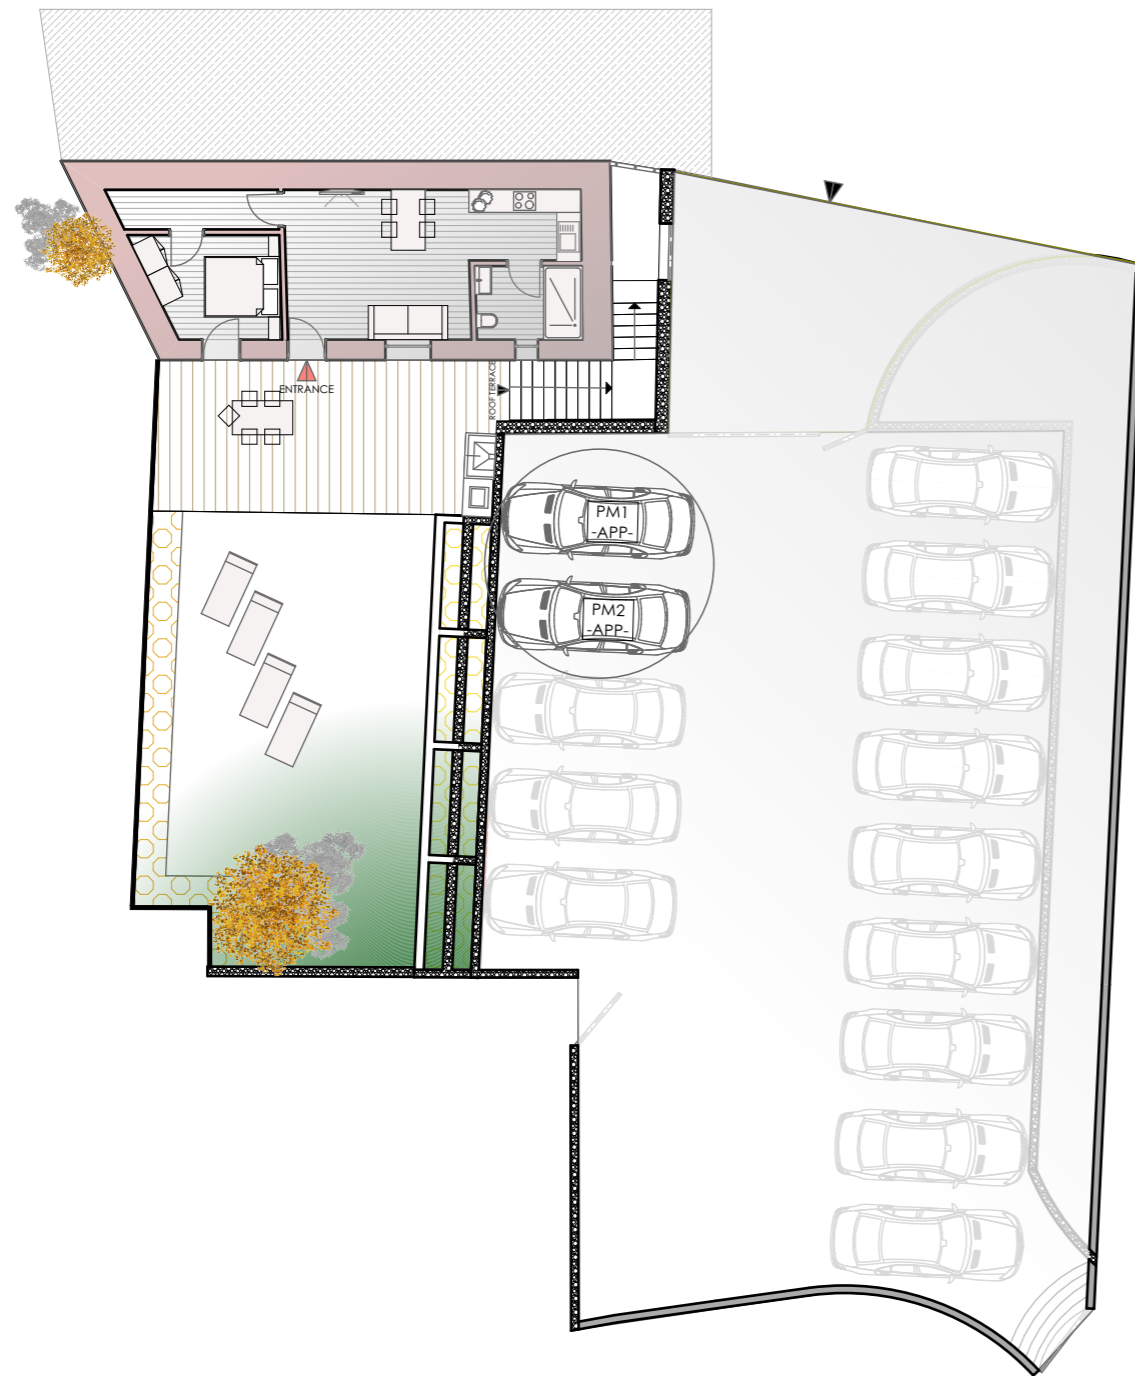

H O U S E 5

HOUSE 5	
PARKING LOT	2 PLACES
GREENERY	100 m ²
STAIRS	17 m ²
TERRACE _{DECKING}	37 m ²
HOUSE _{BRUTTO AREA}	69 m ²
TOTAL	223 m²