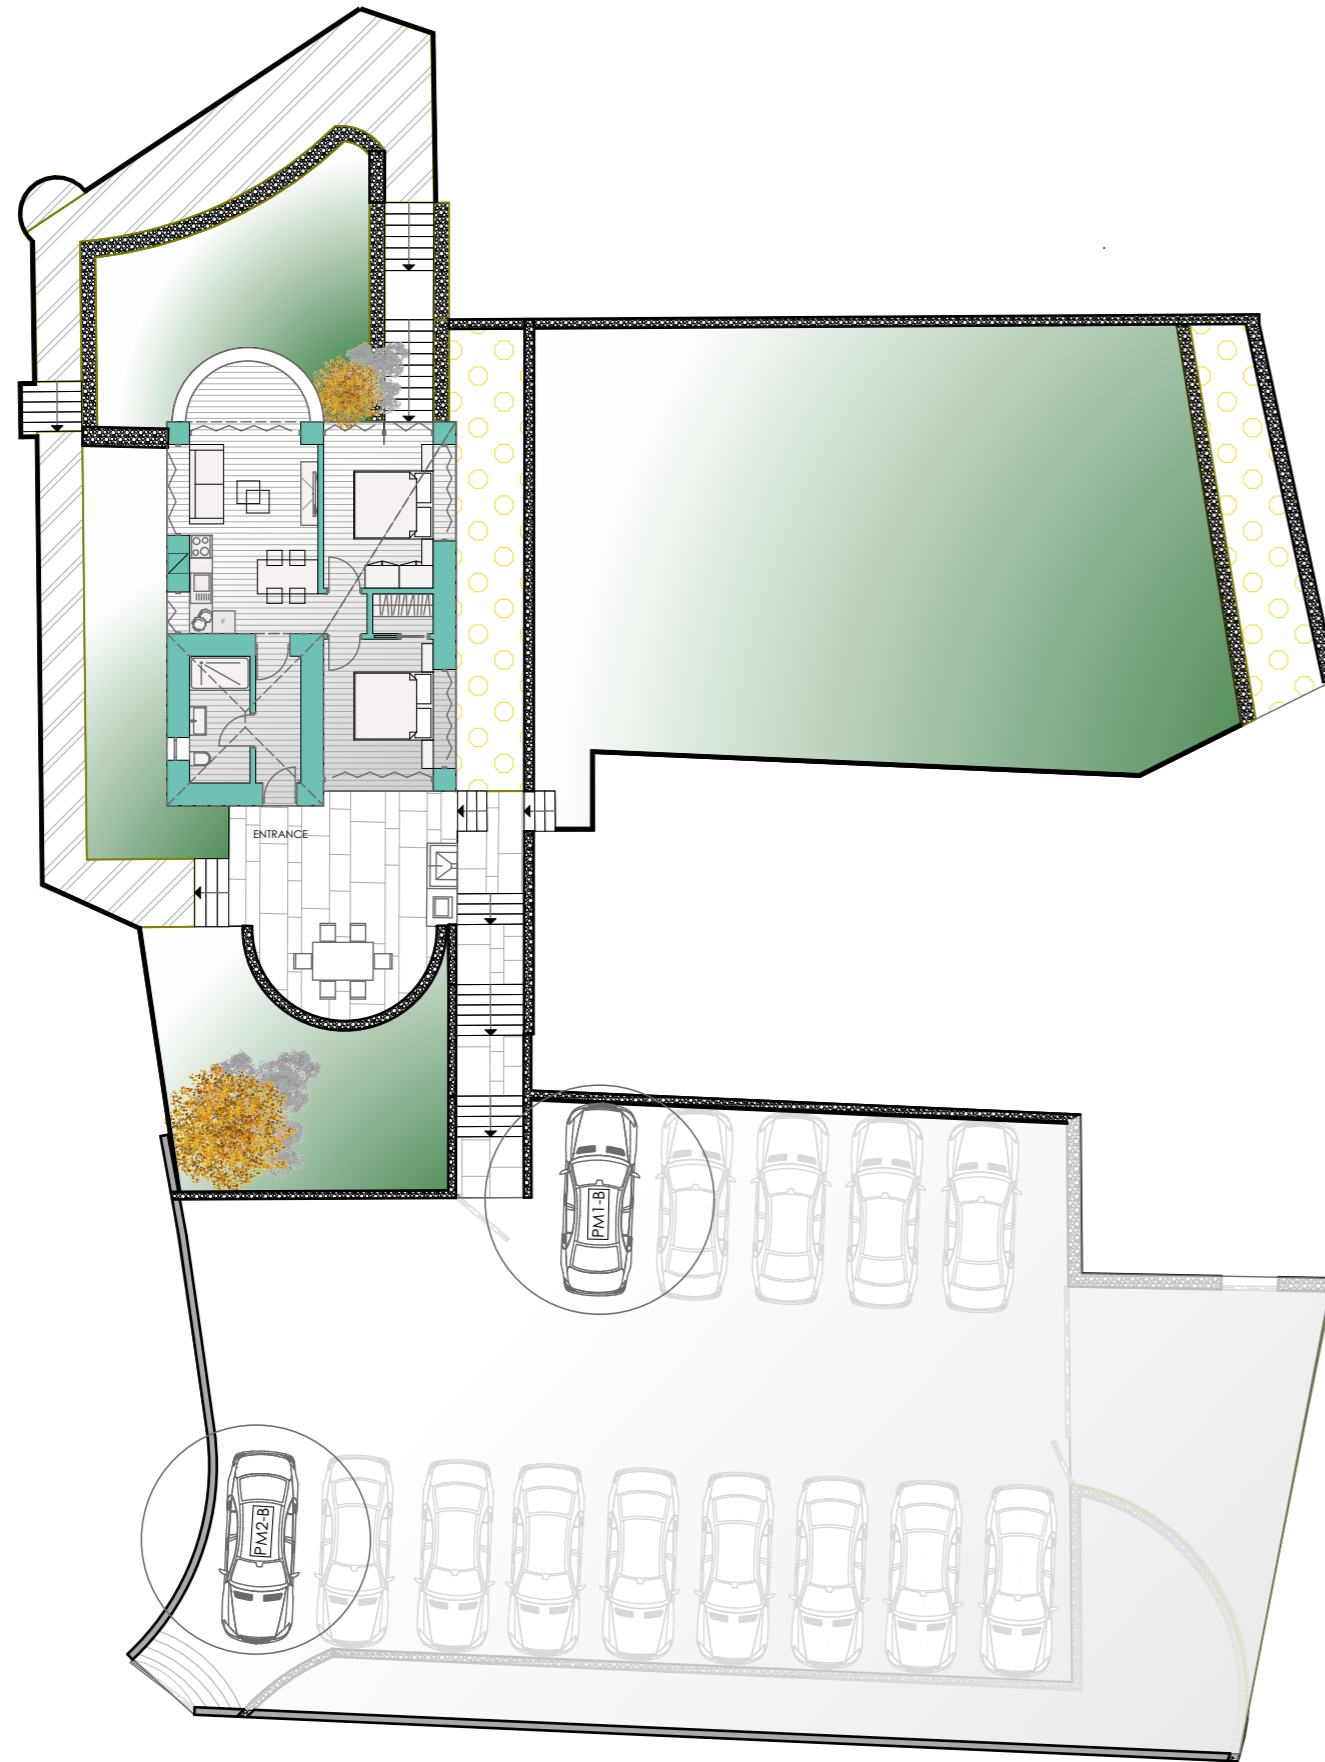

H O U S E 4

HOUSE 4	
PARKING LOT	2 PLACES
GREENERY	379 m ²
TILING	64 m ²
TERRACE	35 m ²
STAIRS	27 m ²
HOUSE _{BRUTTO AREA}	76 m ²
TOTAL	581 m²