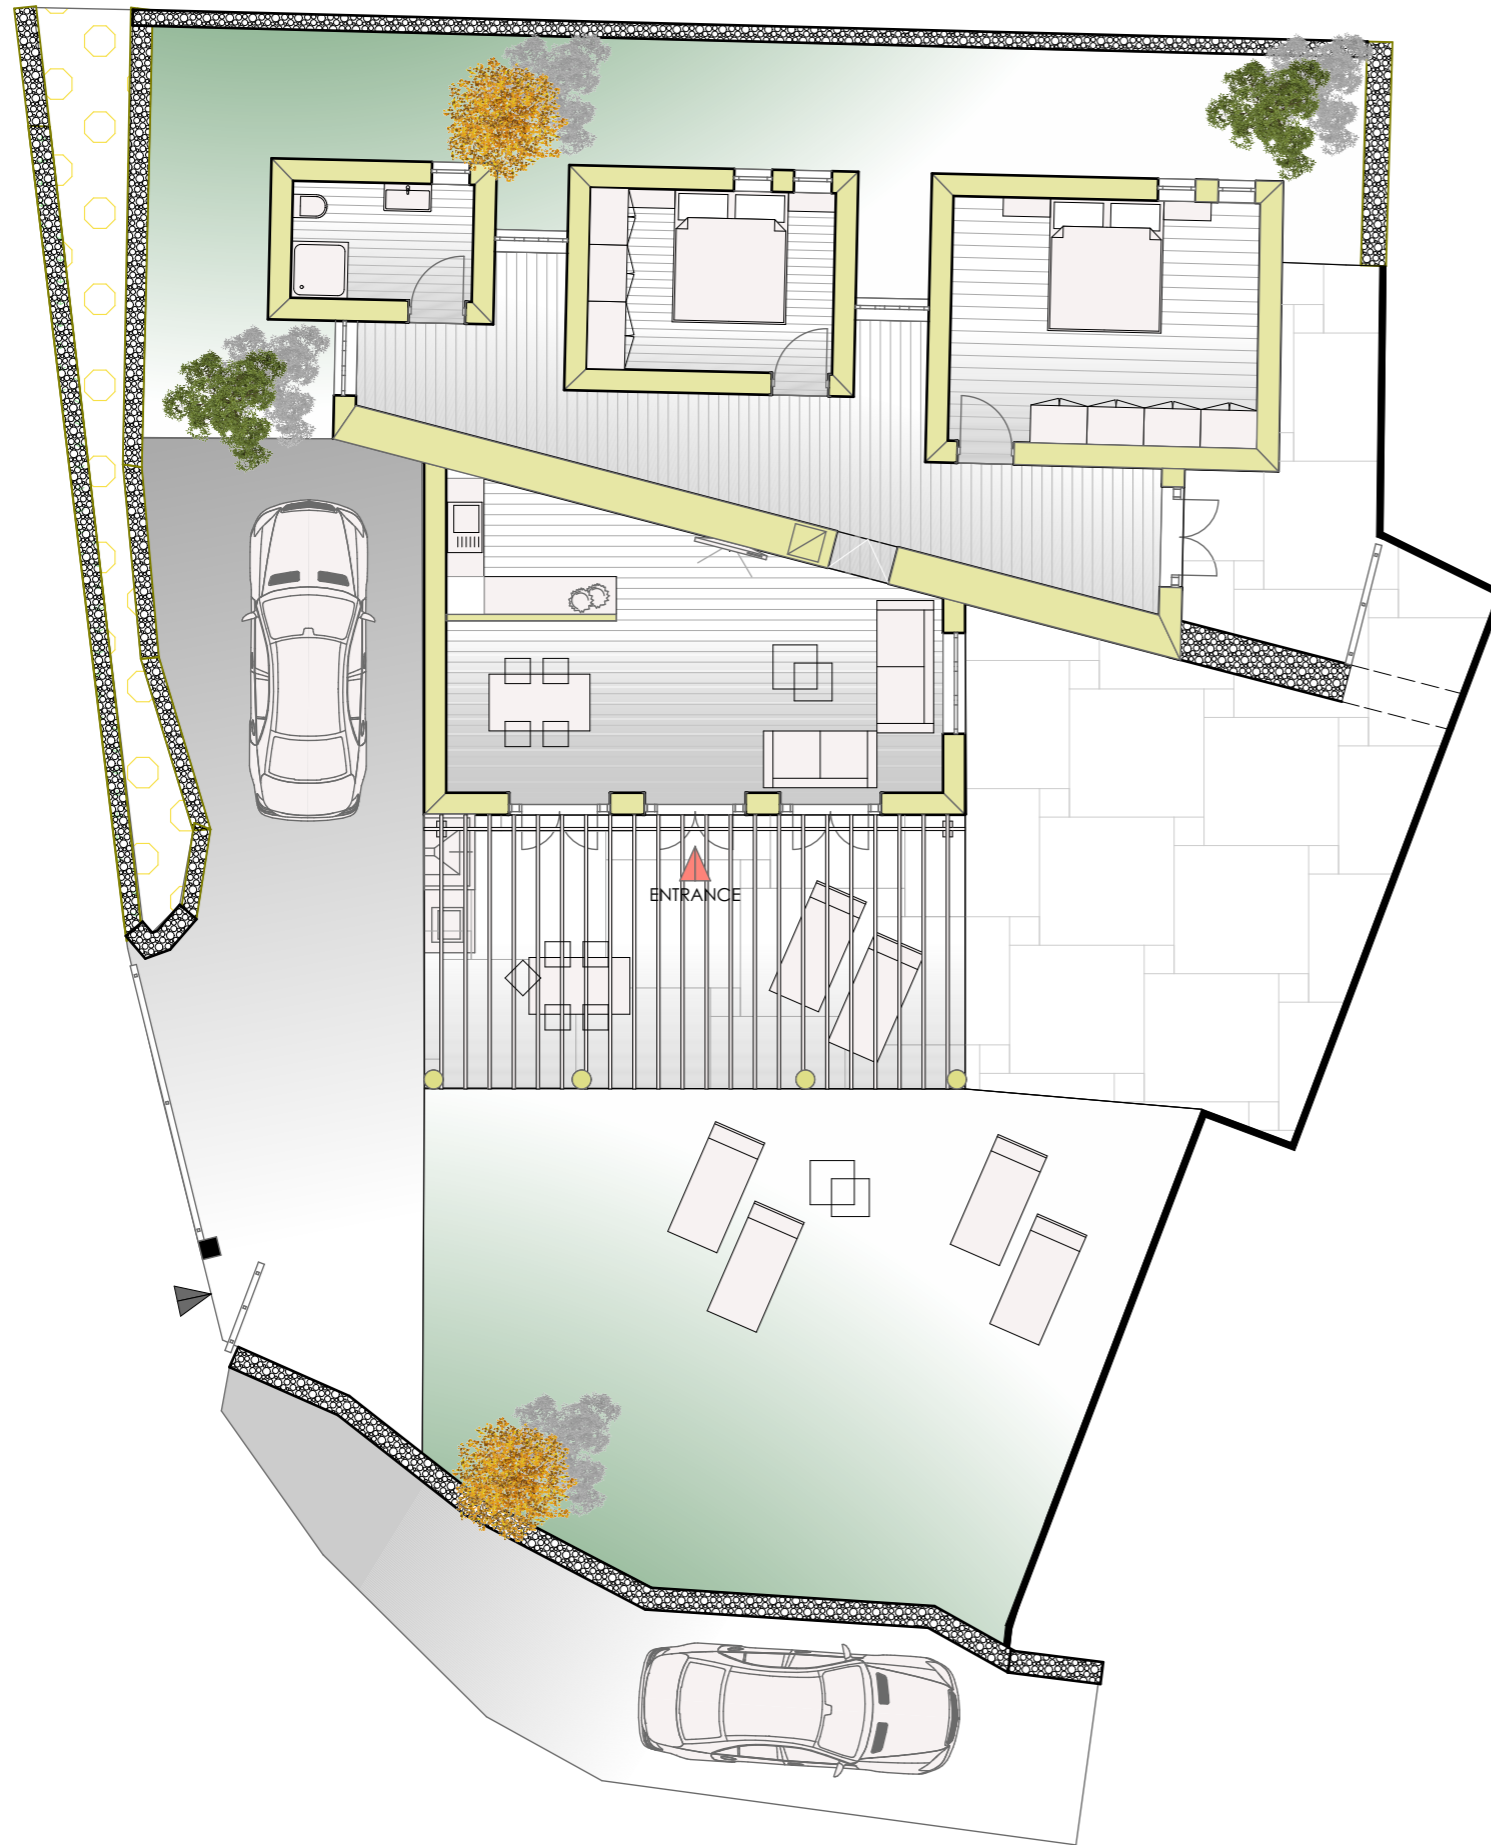

H O U S E 3

HOUSE 3	
PARKING LOT	2 PLACES
PARKING AREA	109 m ²
GREENERY	138 m ²
TILING	65 m ²
TERRACE	37 m ²
HOUSE _{BRUTTO AREA}	126 m ²
TOTAL	475 m²