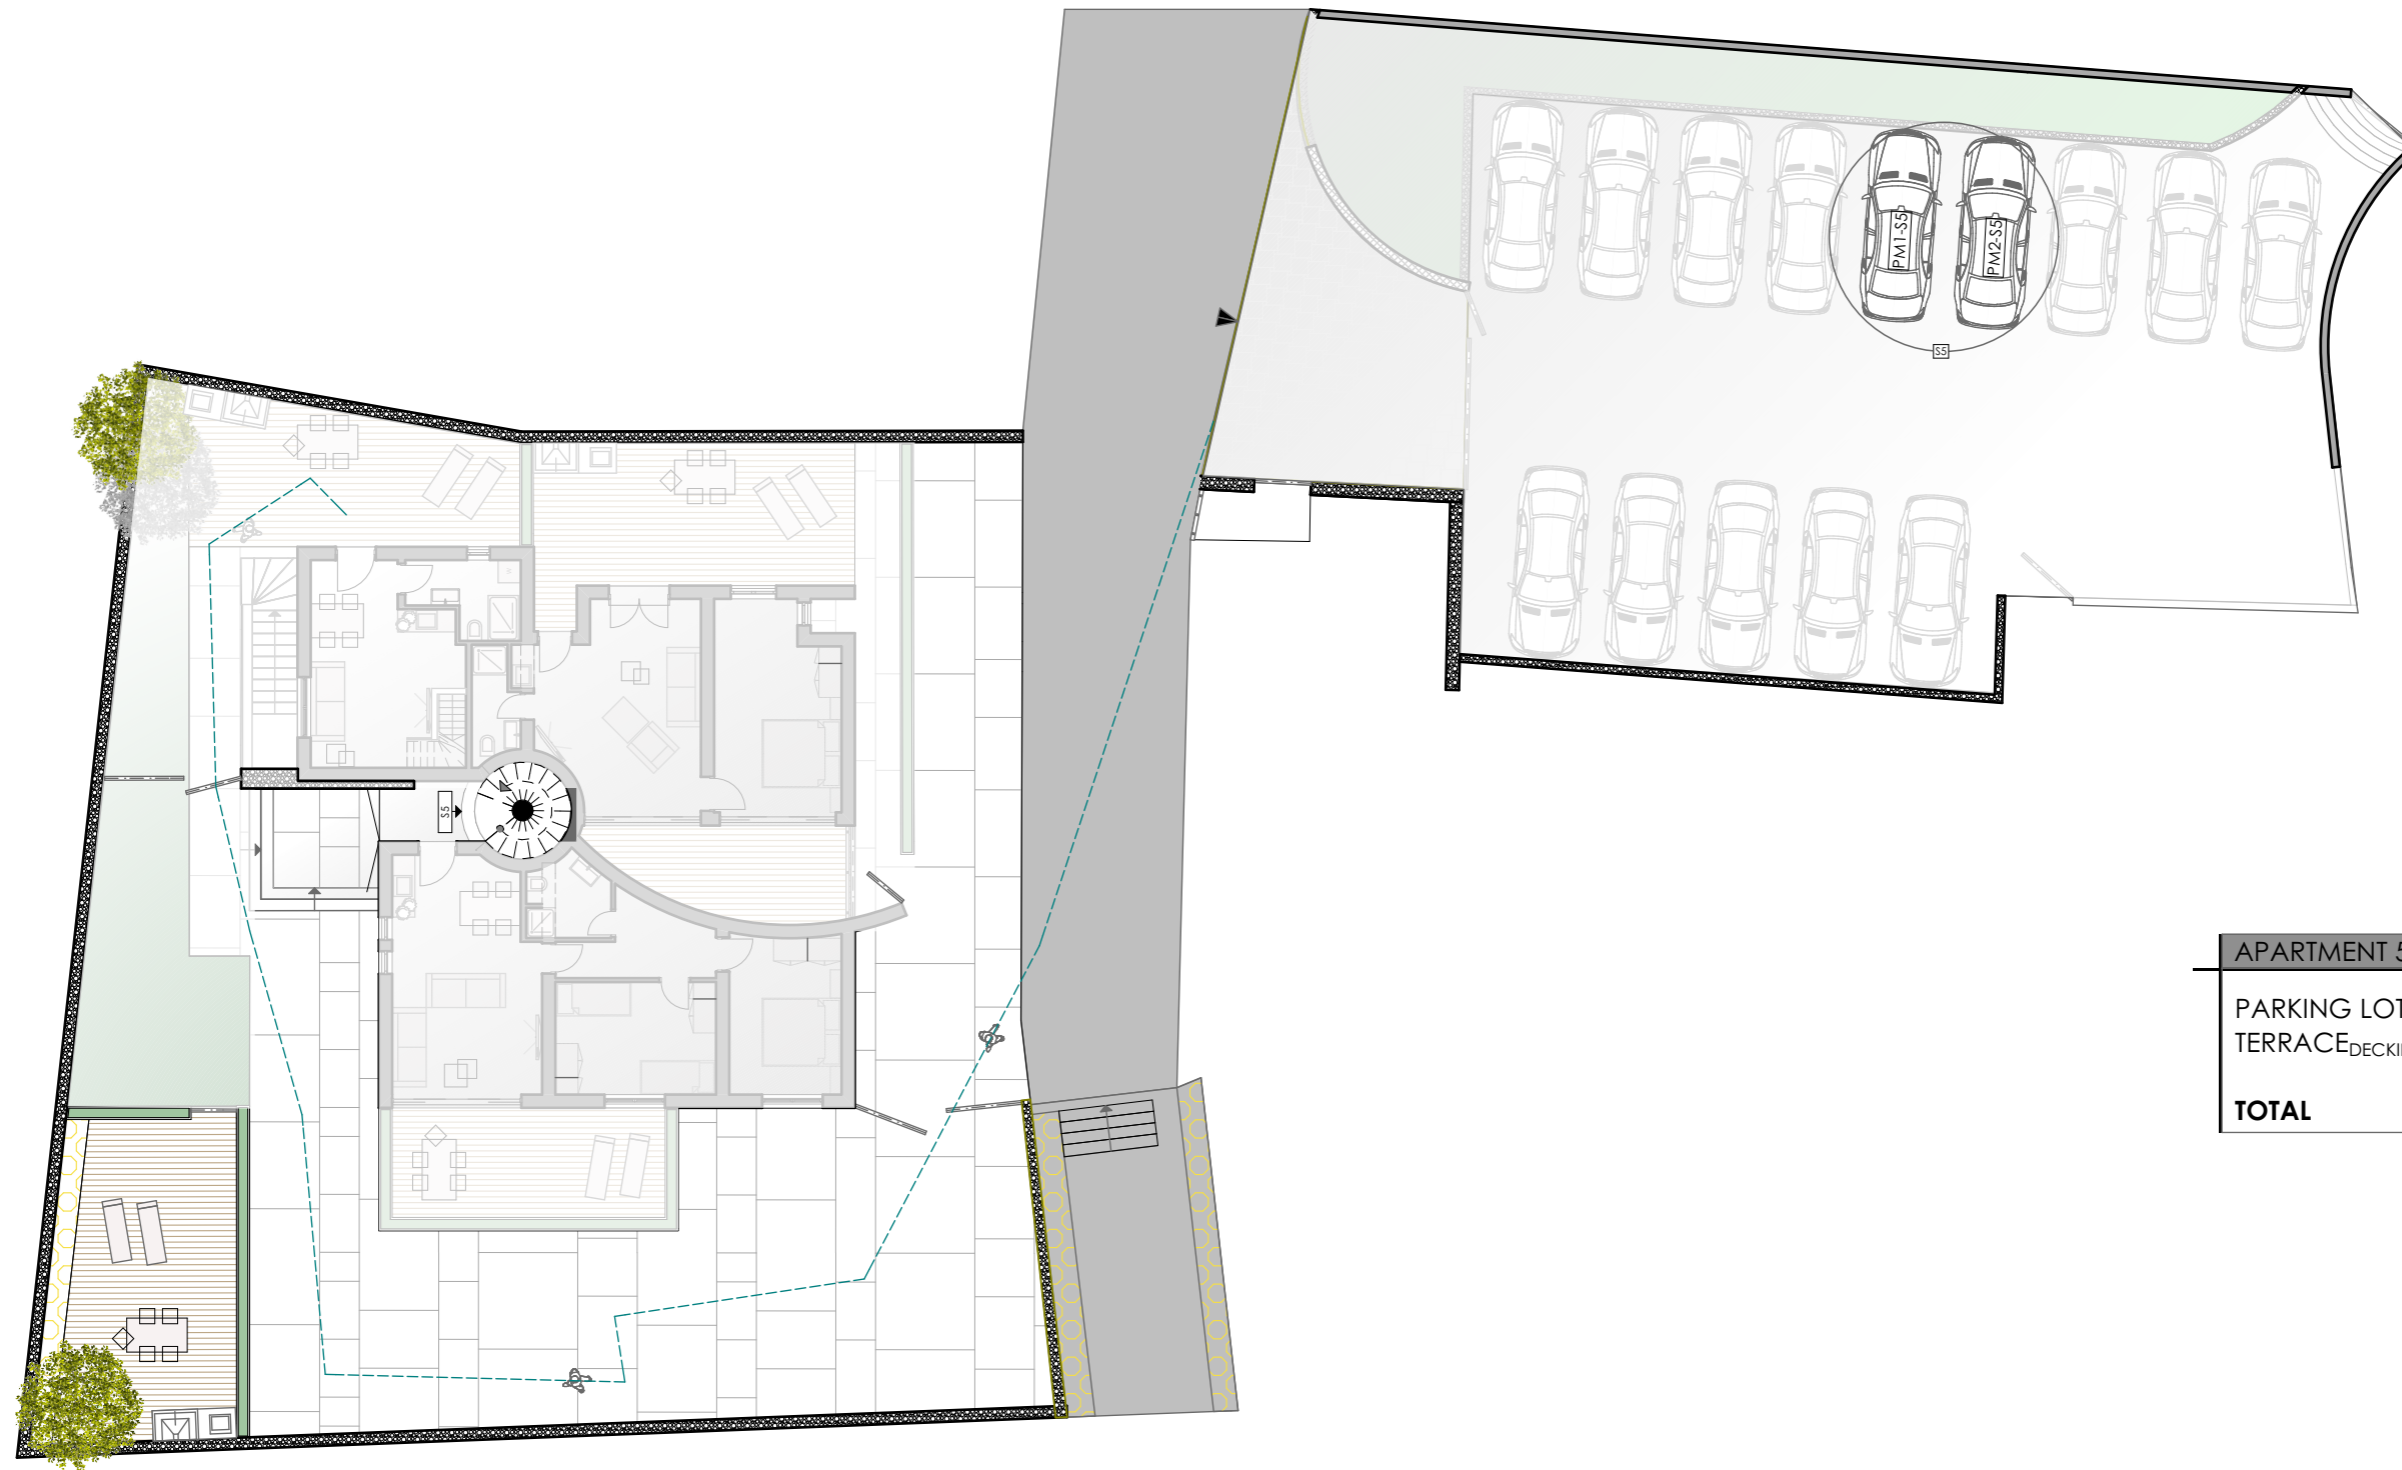

APARTMENT HOUSE

APARTMENT 5	
PARKING LOT	2 PLACES
TERRACE _{DECKING}	48,62 m ²
TOTAL	48,62 m²