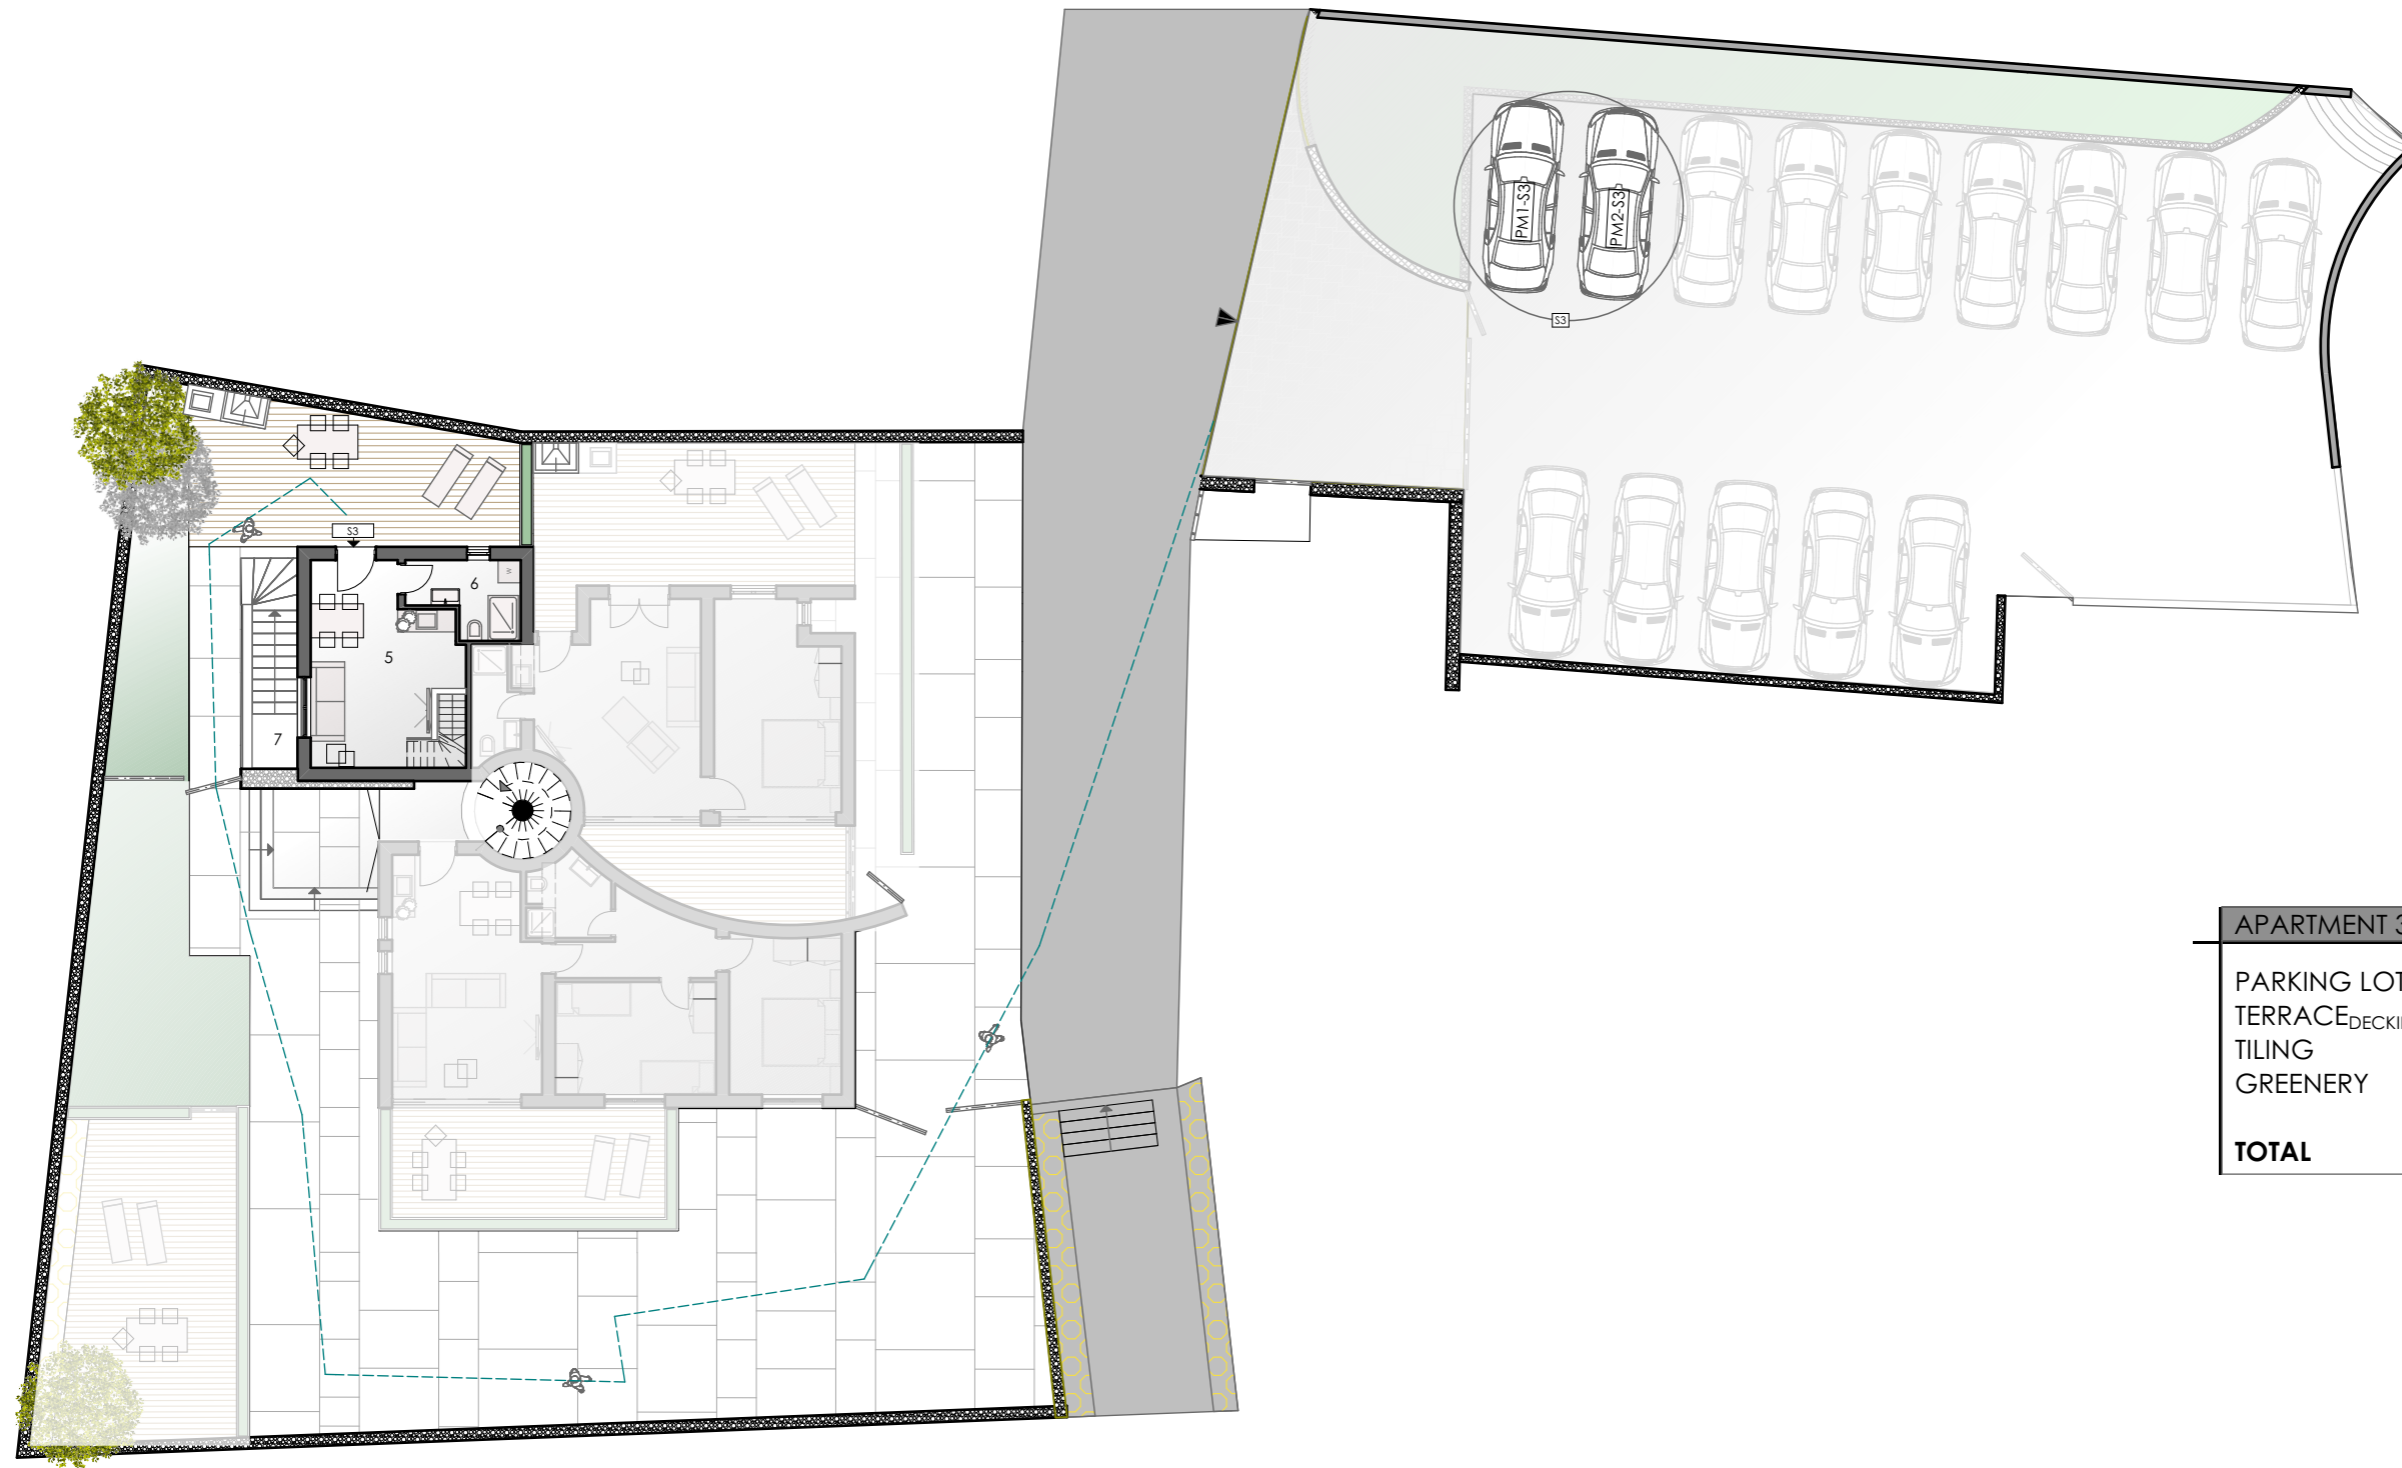

APARTMENT HOUSE

APARTMENT 3	
PARKING LOT	2 PLACES
TERRACE _{DECKING}	30,88 m ²
TILING	9,92 m ²
GREENERY	17,60 m ²
TOTAL	58,40 m²